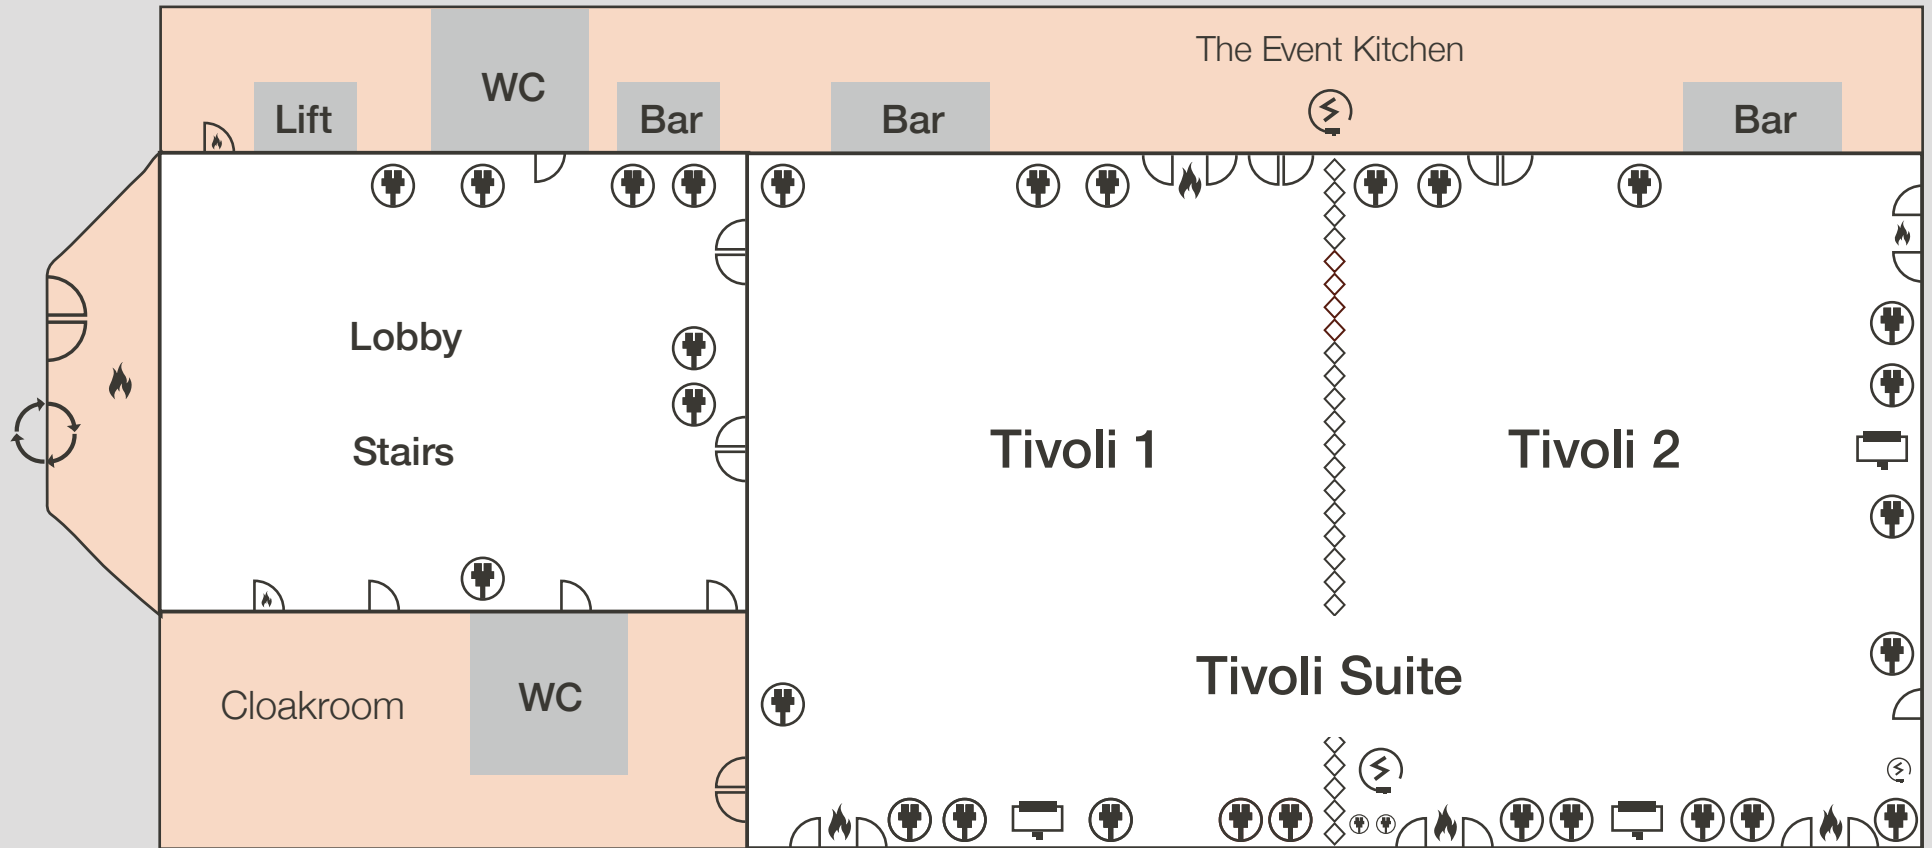

Clayton Hotel Silver Springs – ground floor

KEY

- Projector screen
 TV

☐
 Fire exit

⌋
 Door

⊕
 Plug sockets x2
- ⚡
 3-phase, 5-pin, 63-amp

◇
 Partition
 *Tivoli Suite = Tivoli 1 + Tivoli 2

Clayton Hotel Silver Springs – first floor

KEY

 Projector screen
  TV
  Fire exit
  Door
  Plug sockets x2

 3-phase, 5-pin, 63-amp
  Partition
 *Harbour Suite = Harbour 4 + Harbour 5