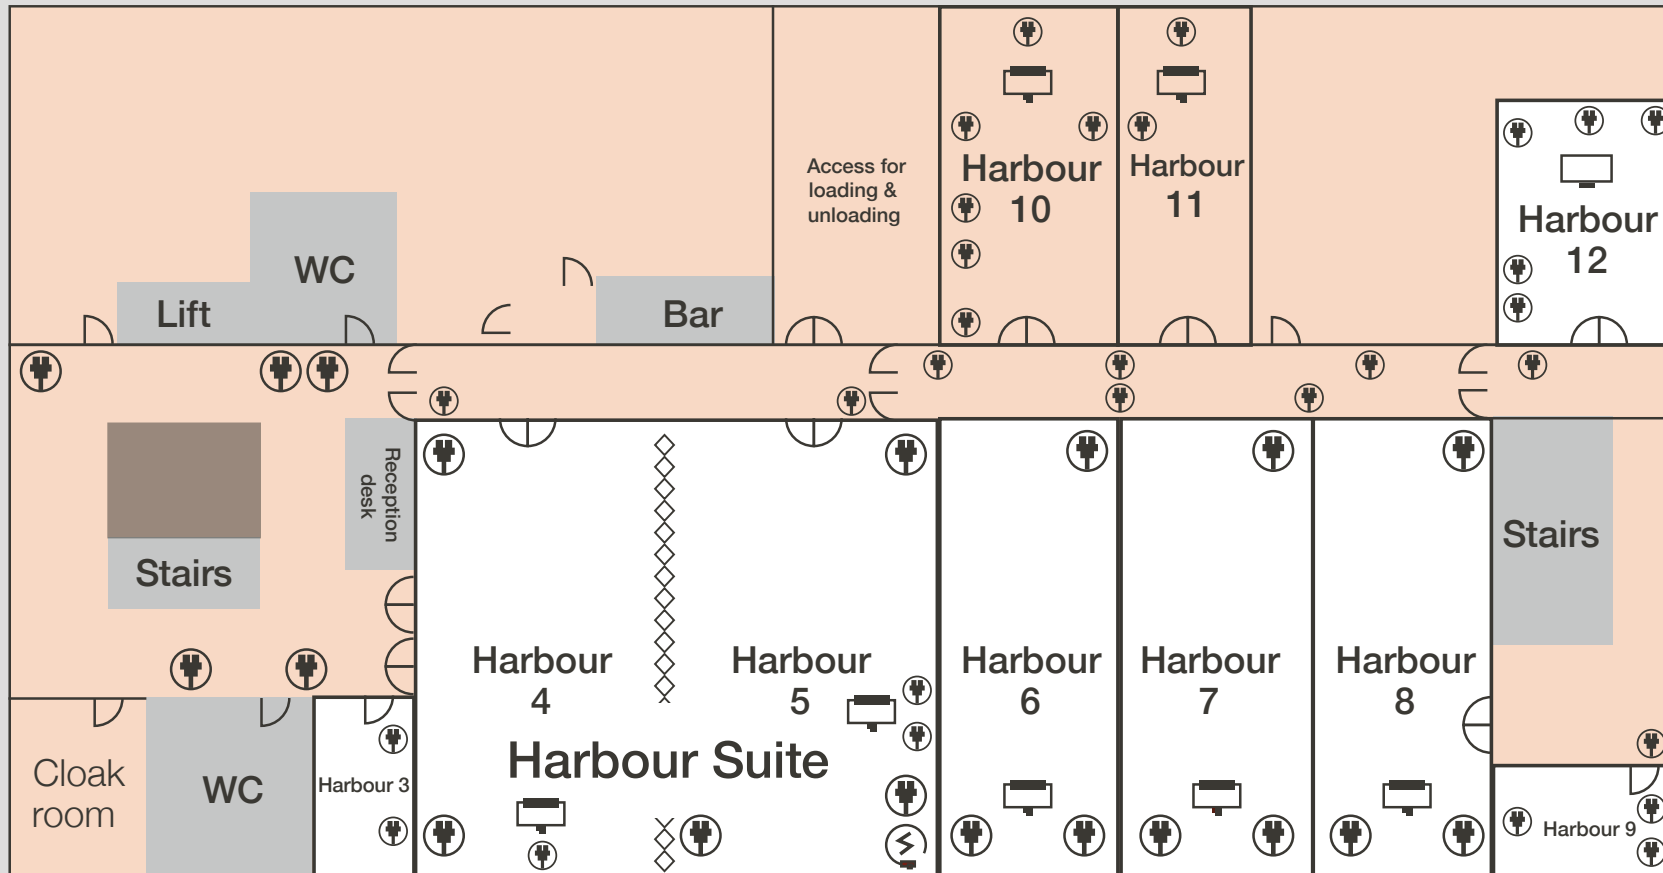

Clayton Hotel Silver Springs – ground floor

KEY

- Projector screen
 TV

☐
 Fire exit

⌋
 Door

⊕
 Plug sockets x2
- ⚡
 3-phase, 5-pin, 63-amp

◇
 Partition
 *Tivoli Suite = Tivoli 1 + Tivoli 2

Clayton Hotel Silver Springs – first floor

KEY

 Projector screen
  TV
  Fire exit
  Door
  Plug sockets x2

 3-phase, 5-pin, 63-amp
  Partition
 *Harbour Suite = Harbour 4 + Harbour 5